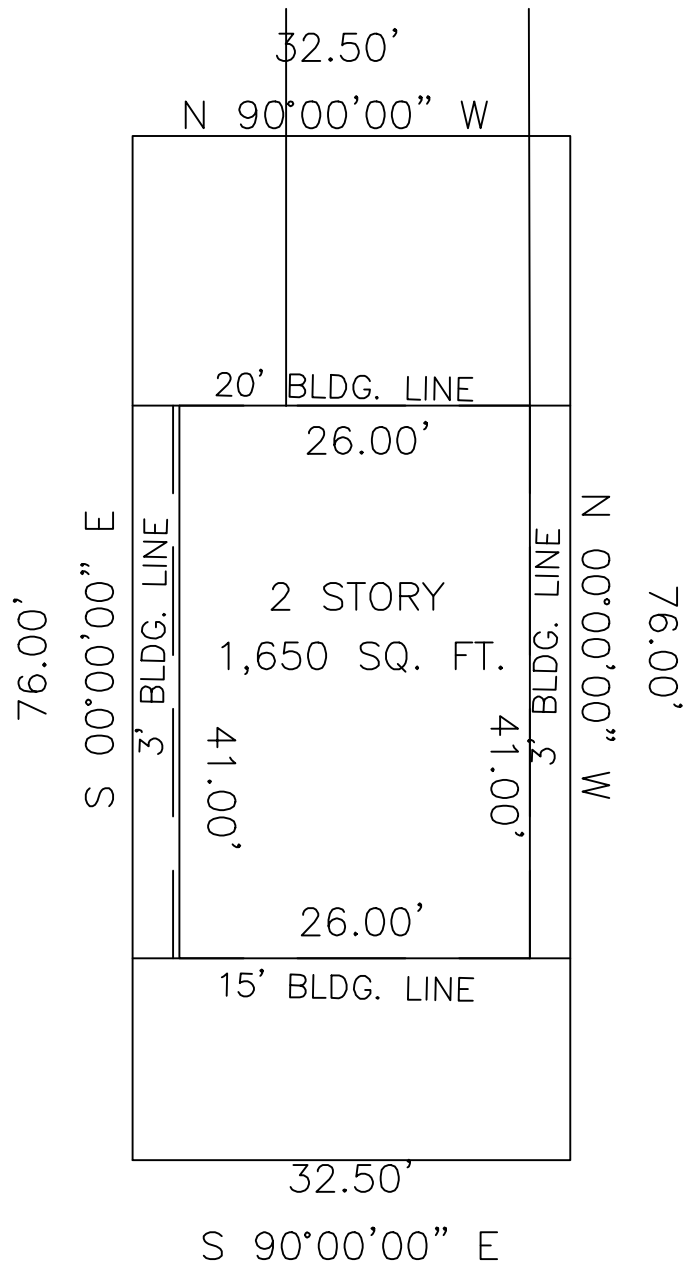

EAST 3RD STREET
50' ROW

Sketch

City of Little Rock Planning & Development

Case No: Z-9538

Name: Douglas Woodall

Location: 1803 East 3rd Street

Title: PCD